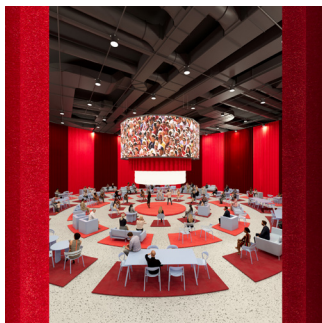

04
The Orbit's Orbit
Installation Rendering
©Matilde Cassani Studio/
Salone del Mobile.Milano