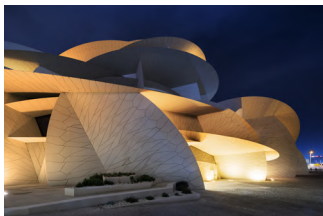

25
Lighting design
per National Museum of Qatar
Hervé Descottes
©Iwan Baan_L'Observatoire International