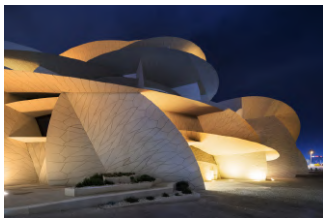

25
Lighting design
per National Museum of Qatar
Hervé Descottes
©Iwan Baan_L'Observatoire International