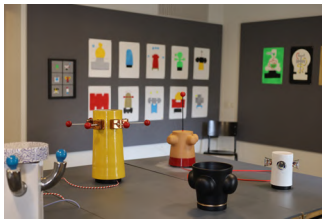

13
Tecnologia come Decorazione
Pietro Corraini
Presso Bonvini 1909, Milano
©Pietro Corraini